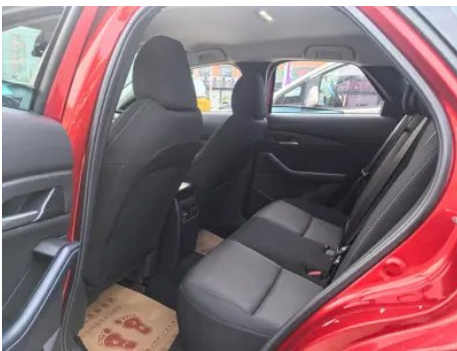

Vehicle Detail Report

Mazda CX-30 2021 2.0L Automatic Shangyue Type

Basic Information

Brand	Mazda
Mileage	69,000 km
Color	Red
First Registration	2021-07-01
Transfer Count	0

Vehicle Images