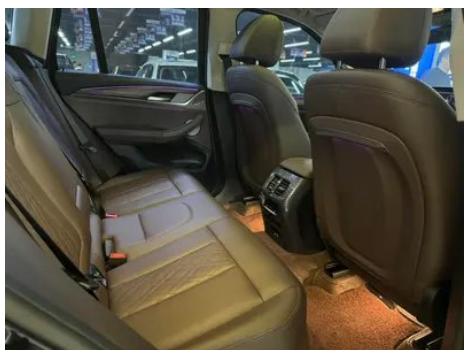

Vehicle Detail Report

BMW X3 2022 Restyling xDrive30i Leading Type M Obsidian Night Suit

Basic Information

Brand	BMW
Mileage	86,200 km
Color	Black
First Registration	2022-07-01
Transfer Count	0

Vehicle Images

Vehicle Condition

1. Radiator support, Crack. 2. Driver's seat rails and frame, Signs of removal. 3. Front passenger seat rails and frame, Signs of removal. 4. Left rear quarter panel, Deformation.

Configuration Information