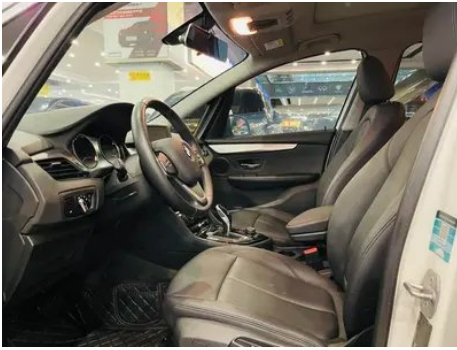

Vehicle Detail Report

BMW 2 Series Active Tourer 2019 220i Leading Type

Basic Information

Brand	BMW
Mileage	57,000 km
Color	White
First Registration	2019-05-01
Transfer Count	0

Vehicle Images