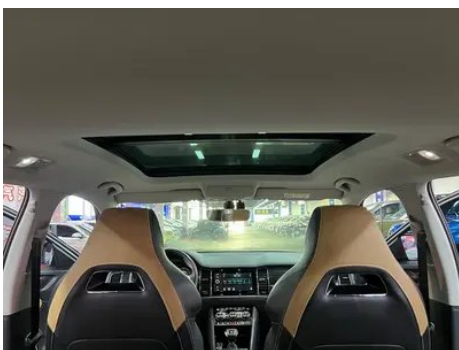

Vehicle Images

Vehicle Condition

1. Driver's seat rails and frame, Signs of removal. 2. Front passenger seat rails and frame, Signs of removal.

Configuration Information

Model Information

Model Name	Skoda Kodiaq GT 2019 TSI330 Two-wheel drive luxury edition country VI
Launch Date	2018.11