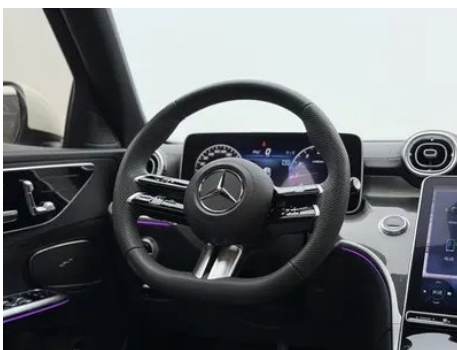

Vehicle Detail Report

Mercedes-Benz C-Class 2024 Three changes C 260 L Sports version

Basic Information

Brand	Mercedes-Benz
Mileage	14,000 km
Color	White
First Registration	2024-07-01
Transfer Count	0

Vehicle Images