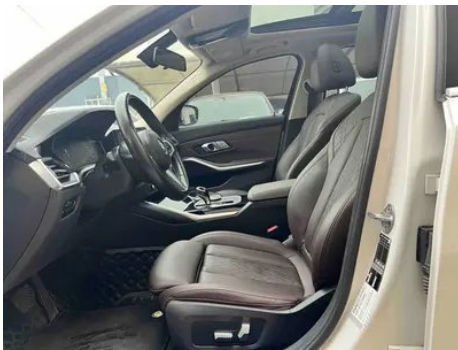

Vehicle Detail Report

BMW 3 Series 2022 Restyling 320Li M Sports suit

Basic Information

Brand	BMW
Mileage	98,000 km
Color	White
First Registration	2022-11-01
Transfer Count	0

Vehicle Images