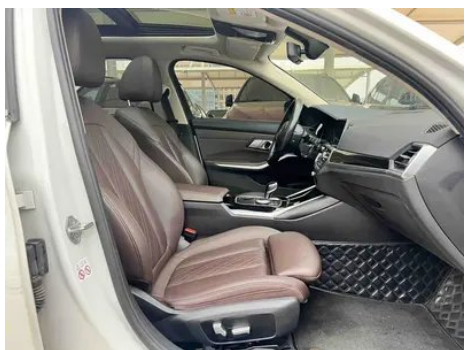

Vehicle Detail Report

BMW 3 Series 2022 Restyling 320Li M Sports suit

Basic Information

Brand	BMW
Mileage	98,000 km
Color	White
First Registration	2022-11-01
Transfer Count	0

Vehicle Images