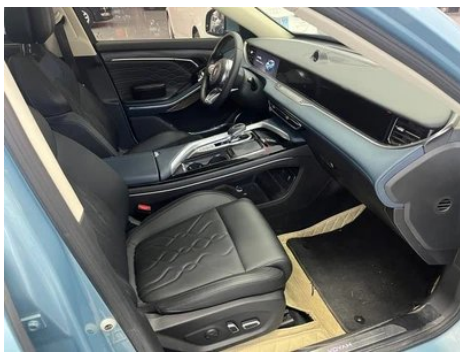

Vehicle Images

Vehicle Condition

1. Original metal panels and factory paint.

Configuration Information

Model Information

Model Name	VOYAH FREE 2021 Four-Wheel-Drive Standard Range Exclusive Luxury Package
Launch Date	2021.06