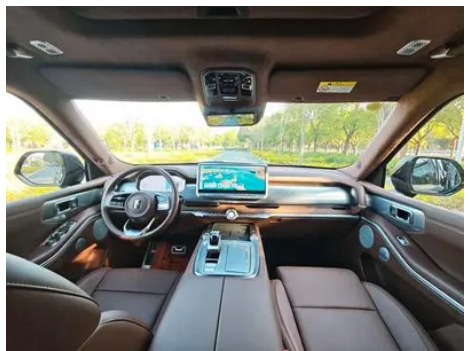

Vehicle Detail Report

Tank 700 Hi4-T 2024 Extreme Edition

Basic Information

Brand	Tank
Mileage	7,000 km
Color	Black
First Registration	2025-01-01
Transfer Count	0

Vehicle Images

Vehicle Condition

1. Original metal body panels with factory paint.