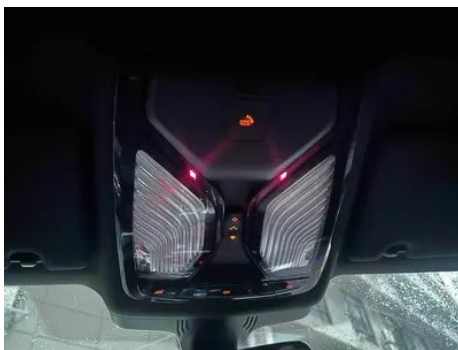

Vehicle Detail Report

BMW 5 Series 2022 525Li M Sports suit

Basic Information

Brand	BMW
Mileage	42,000 km
Color	Black
First Registration	2021-11-01
Transfer Count	0

Vehicle Images