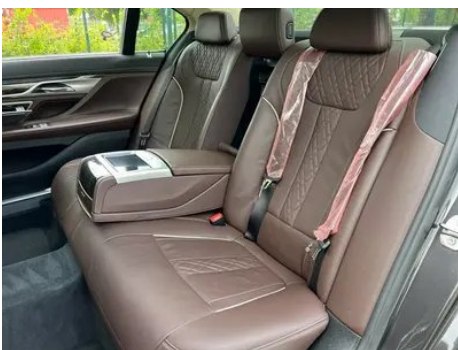

Vehicle Detail Report

BMW 7 Series 2017 740Li Leading Type

Basic Information

Brand	BMW
Mileage	54,000 km
Color	Dark gray
First Registration	2017-03-01
Transfer Count	0

Vehicle Images

Vehicle Condition

1. Radiator support, Signs of removal. 2. Inner side of left B-pillar, Scratch, Dent. 3. Left rear quarter panel, Paint repair, Body panel repair.