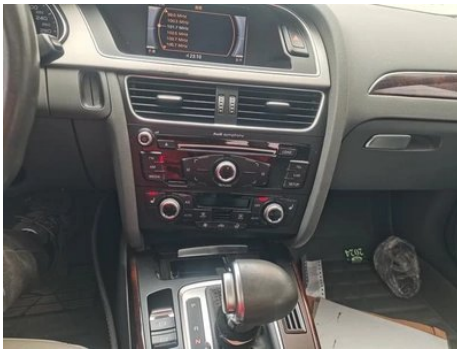

Vehicle Detail Report

Audi A4L 2016 35 TFSI Automatic Sport

Basic Information

Brand	Audi
Mileage	114,000 km
Color	Black
First Registration	2016-07-01
Transfer Count	0

Vehicle Images

Vehicle Condition

1. Left rear fender, Paint repair. 2. Right rear fender, Paint repair, Bodywork repair.