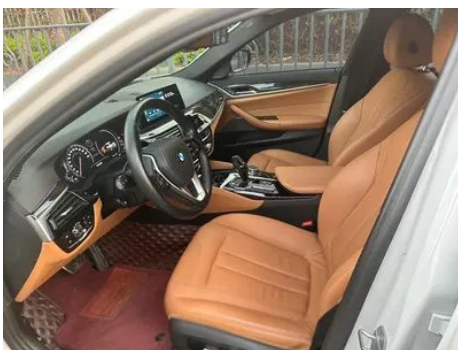

Vehicle Detail Report

BMW 5 Series 2018 Restyling 530Li Leading Type M Sports suit

Basic Information

Brand	BMW
Mileage	75,000 km
Color	White
First Registration	2018-03-01
Transfer Count	1

Vehicle Images

Vehicle Condition

1. Inner side of left B-pillar, Scratch. 2. Driver's seat rails and frame, Signs of removal. 3. Front passenger seat rails and frame, Signs of removal. 4. Left rear quarter panel, Paint repair, Body panel repair. 5. Right rear quarter panel, Paint chip, Scrape, Paint repair.