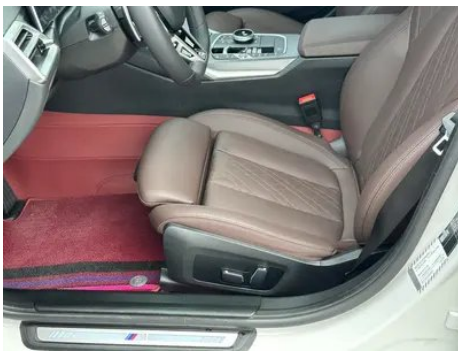

Vehicle Detail Report

BMW 3 Series 2025 325i M Sports suit

Basic Information

Brand	BMW
Mileage	14,000 km
Color	White
First Registration	2025-06-01
Transfer Count	0

Vehicle Images

Vehicle Condition

1. Driver's seat rails and frame, Signs of removal. 2. Front passenger seat rails and frame, Signs of removal.