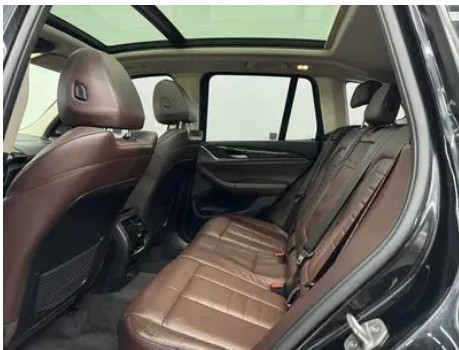

Vehicle Detail Report

BMW X3 2019 xDrive30i Leading Type M Sports suit

Basic Information

Brand	BMW
Mileage	104,000 km
Color	Black
First Registration	2019-07-01
Transfer Count	0

Vehicle Images