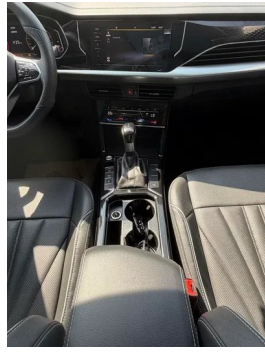

Vehicle Condition

1. Original metal body panels with factory paint.

Configuration Information

Model Information

Model Name	Volkswagen Passat 2024 380TSI Star Elite Edition