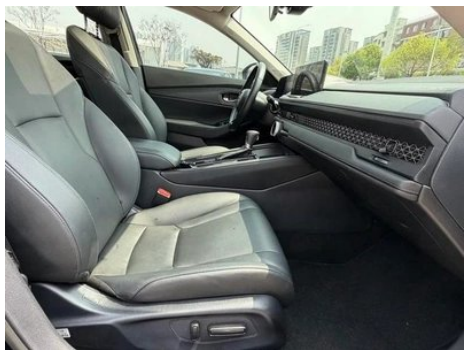

Vehicle Condition

1. Original metal body panels with factory paint.

Configuration Information

Model Information

Model Name	Volkswagen Passat 2024 380TSI Star Elite Edition