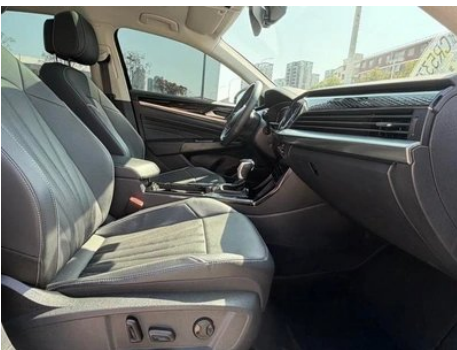

Vehicle Condition

1. Original metal body panels with factory paint.

Configuration Information

Model Information

Model Name	Volkswagen Passat 2024 380TSI Star Elite Edition