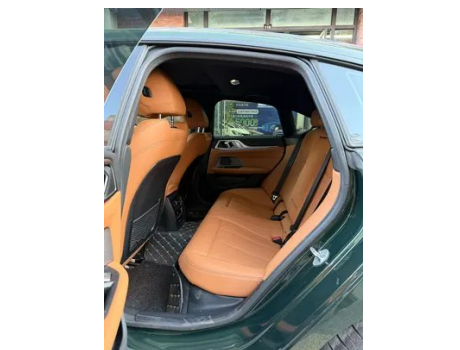

# Vehicle Detail Report

## BMW 4 Series 2023 425i Gran Coupe M Sports Night Suit

### Vehicle Images