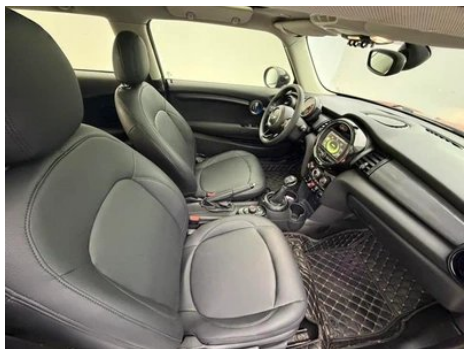

Vehicle Detail Report

MINI 2016 1.5T COOPER

Basic Information

Brand	MINI
Mileage	120,000 km
Color	Red
First Registration	2016-06-01
Transfer Count	0

Vehicle Images

Vehicle Condition

1. Metal parts, original finish.