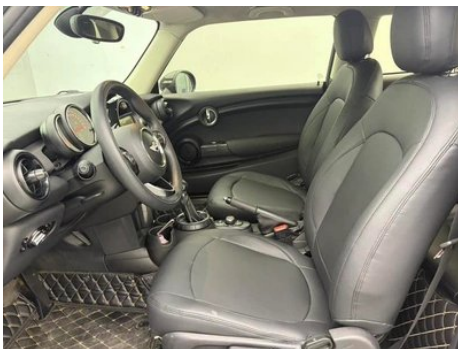

Vehicle Detail Report

MINI 2016 1.5T COOPER

Basic Information

Brand	MINI
Mileage	120,000 km
Color	Red
First Registration	2016-06-01
Transfer Count	0

Vehicle Images

Vehicle Condition

1. Metal parts, original finish.