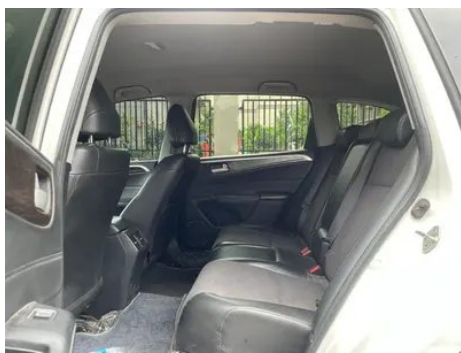

Vehicle Detail Report

Honda Jade 2014 1.8L Auto Comfort Elite Edition 5 seat

Basic Information

Brand	Honda
Mileage	132,000 km
Color	White
First Registration	2014-06-01
Transfer Count	4

Vehicle Images

Vehicle Condition