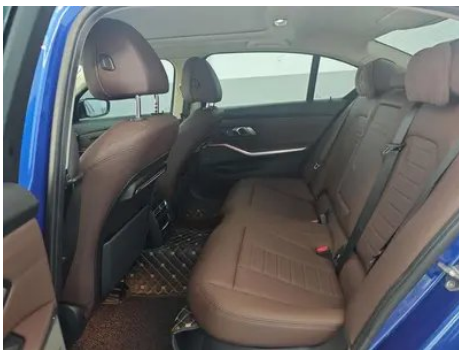

Vehicle Detail Report

BMW 3 Series 2020 325Li M Sports Night Suit

Basic Information

Brand	BMW
Mileage	59,200 km
Color	Blue
First Registration	2019-10-01
Transfer Count	0

Vehicle Images

Vehicle Condition

1. Original metal body panels with factory paint.