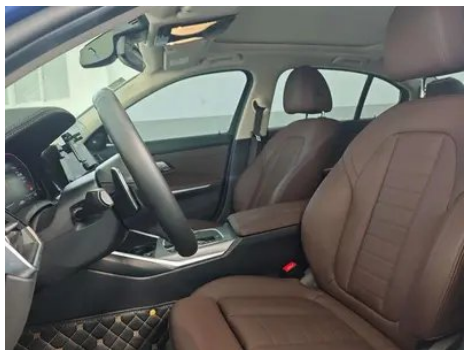

Vehicle Detail Report

BMW 3 Series 2020 325Li M Sports Night Suit

Basic Information

Brand	BMW
Mileage	59,200 km
Color	Blue
First Registration	2019-10-01
Transfer Count	0

Vehicle Images

Vehicle Condition

1. Original metal body panels with factory paint.