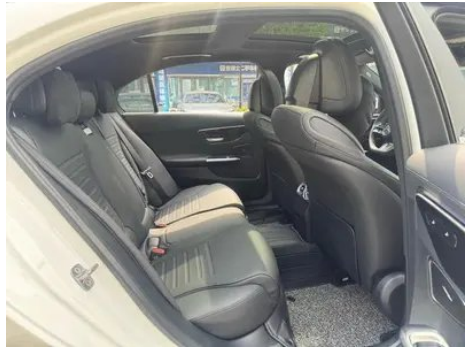

Vehicle Condition

1. Original metal body panels with factory paint.

Configuration Information

Model Information

Model Name	Mercedes-Benz C-Class 2024 C 260 L Sports version
Launch Date	2023.10

Basic parameters

Vehicle Class	Mid-size car
Energy Type	Gasoline + 48V Mild Hybrid System
Maximum Power (kW)	150
Maximum Torque (N·m)	300