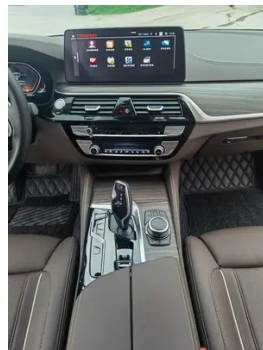

Vehicle Images

Vehicle Condition

1. Original metal body panels with factory paint.

Configuration Information

Model Information

Model Name	BMW 5 Series 2022 Change 2 530Li Premium Class Luxury Set
-------------------	---