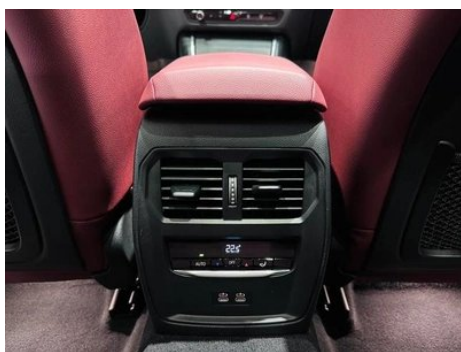

Vehicle Condition

1. Original metal body panels with factory paint.

Configuration Information

Model Information

Model Name	BMW 4 Series 2023 430i Gran Coupe M Sports Night Suit
Launch Date	2023.04

Basic parameters

Vehicle Class	Mid-size car
Energy Type	Gasoline
Maximum Power (kW)	180
Maximum Torque (N·m)	400
Transmission	8-gear manual integration
Body Type	Liftback
Engine	2.0T 245 horsepower L4
Dimensions (L×W×H) (mm)	4788*1852*1452
Official 0-100 km/h Acceleration (s)	6.2
Top Speed (km/h)	250
Curb Weight (kg)	1731
Maximum Gross Weight (kg)	2200
WLTP Combined Fuel Consumption (L/100km)	7.00

engine

Engine Model	B48B20B
Displacement (mL)	1998
Displacement (L)	2.0
Induction Type	Turbocharging
Cylinder Arrangement	L