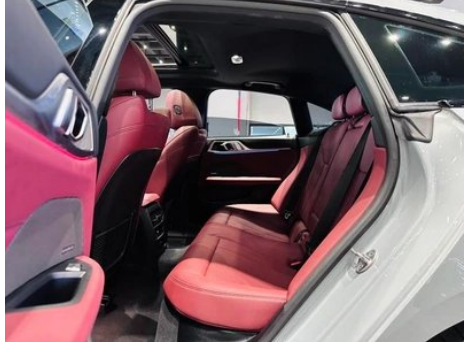

Vehicle Detail Report

BMW 4 Series 2023 430i Gran Coupe M Sports Night Suit

Basic Information

Brand	BMW
Mileage	23,000 km
Color	Silver-gray
First Registration	2024-04-01
Transfer Count	0

Vehicle Images

Vehicle Condition