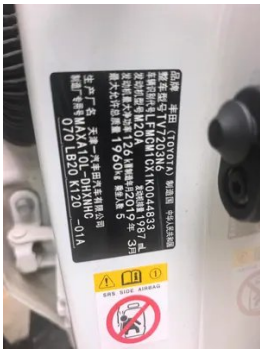

Vehicle Detail Report

Toyota IZOA 2018 2.0L Yi Chi Edition Country VI

Basic Information

Brand	Toyota
Mileage	53,000 km
Color	White
First Registration	2019-08-01
Transfer Count	1

Vehicle Images

Vehicle Condition

Model Information

Model Name	Toyota IZOA 2018 2.0L Yi Chi Edition Country VI
Launch Date	2018.11

Basic parameters

Vehicle Class	Small SUV
Energy Type	Gasoline
Maximum Power (kW)	126
Maximum Torque (N·m)	203
Transmission	CVT continuously variable (simulating 10 gears)
Body Type	SUV
Engine	2.0L 171 horsepower L4
Dimensions (L×W×H) (mm)	4405*1795*1565
Official 0-100 km/h Acceleration (s)	10.3
Top Speed (km/h)	185
Curb Weight (kg)	1505
Maximum Gross Weight (kg)	-
NEDC Combined Fuel Consumption (L/100km)	5.7