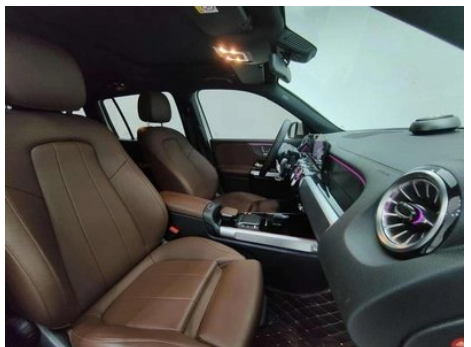

Vehicle Detail Report

Mercedes-Benz GLB 2020 GLB 200 Dynamic

Basic Information

Brand	Mercedes-Benz
Mileage	49,200 km
Color	White
First Registration	2021-06-01
Transfer Count	1

Vehicle Images

Vehicle Condition