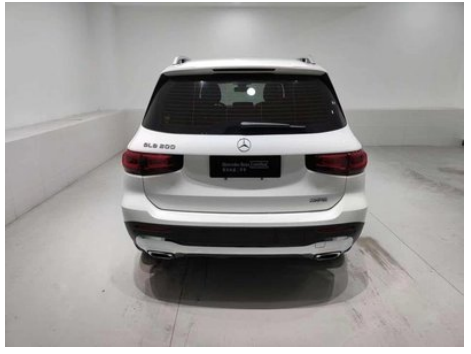

Vehicle Detail Report

Mercedes-Benz GLB 2020 GLB 200 Dynamic

Basic Information

Brand	Mercedes-Benz
Mileage	49,200 km
Color	White
First Registration	2021-06-01
Transfer Count	1

Vehicle Images

Vehicle Condition

1. Original metal panels and factory paint.

Configuration Information

Model Information

Model Name	GLB 2020 GLB 200 Sport Model
Launch Date	2019.11

Basic parameters

Vehicle Class	Compact SUV
Energy Type	Gasoline
Maximum Power (kW)	120
Maximum Torque (N·m)	250
Transmission	7-speed wet dual-clutch
Body Type	SUV
Engine	1.3T 163 horsepower L4
Dimensions (L×W×H) (mm)	4638*1834*1687
Official 0-100 km/h Acceleration (s)	9.4
Top Speed (km/h)	207
Curb Weight (kg)	1624
Maximum Gross Weight (kg)	-
NEDC Combined Fuel Consumption (L/100km)	6.3