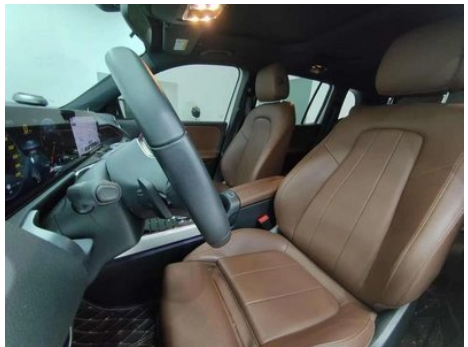

Vehicle Detail Report

Mercedes-Benz GLB 2020 GLB 200 Dynamic

Basic Information

Brand	Mercedes-Benz
Mileage	49,200 km
Color	White
First Registration	2021-06-01
Transfer Count	1

Vehicle Images