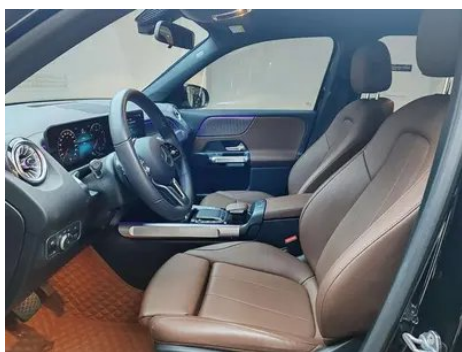

Vehicle Detail Report

Mercedes-Benz GLB 2023 GLB 220 Dynamic

Basic Information

Brand	Mercedes-Benz
Mileage	37,000 km
Color	Black
First Registration	2023-05-01
Transfer Count	1

Vehicle Images

Vehicle Condition

1. Driver's seat rails and frame, Signs of removal. 2. Front passenger seat rails and frame, Signs of removal. 3. Left rear quarter panel, Deformation.

Configuration Information

Model Information

Model Name	Mercedes-Benz GLB 2023 GLB 220 Dynamic
Launch Date	2022.09