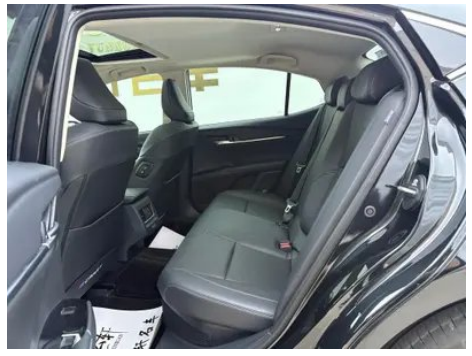

Vehicle Detail Report

Toyota Camry 2024 Dual Power 2.0HGVP Luxury Edition

Basic Information

Brand	Toyota
Mileage	22,000 km
Color	Black
First Registration	2025-02-01
Transfer Count	1

Vehicle Images

Vehicle Condition