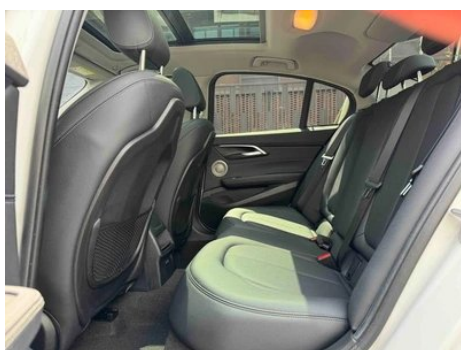

Vehicle Detail Report

BMW 1 Series 2020 120i M Sports suit

Basic Information

Brand	BMW
Mileage	25,000 km
Color	White
First Registration	2021-06-01
Transfer Count	0

Vehicle Images

Vehicle Condition

1. Metal parts, original finish.