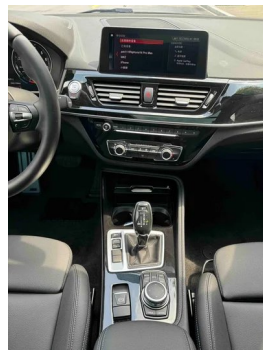

Vehicle Condition

1. Metal parts, original finish.

Configuration Information

Model Information

Model Name	1 Series 2020 120i M Sport Package