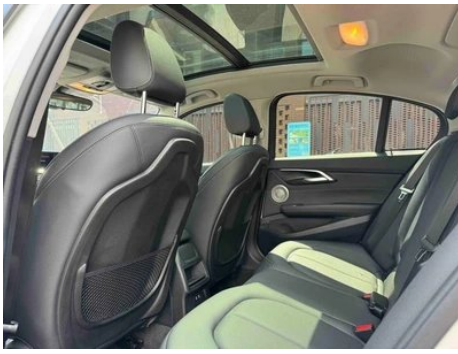

Vehicle Condition

1. Metal parts, original finish.

Configuration Information

Model Information

Model Name	1 Series 2020 120i M Sport Package