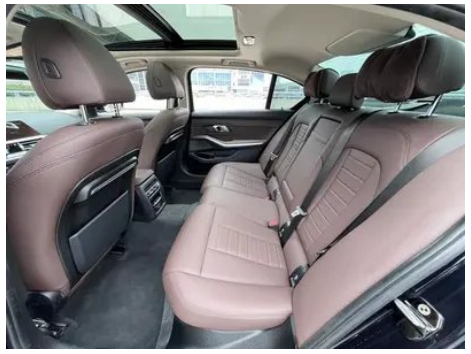

Vehicle Detail Report

BMW 3 Series 2020 325Li M Sports suit

Basic Information

Brand	BMW
Mileage	129,000 km
Color	Black
First Registration	2020-06-01
Transfer Count	0

Vehicle Images

Vehicle Condition

1. Left rear quarter panel, Deformation. 2. Right rear quarter panel, Deformation.