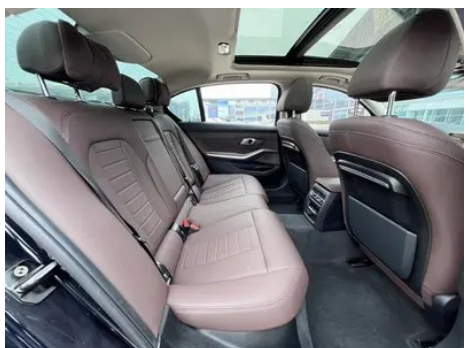

Vehicle Detail Report

BMW 3 Series 2020 325Li M Sports suit

Basic Information

Brand	BMW
Mileage	129,000 km
Color	Black
First Registration	2020-06-01
Transfer Count	0

Vehicle Images

Vehicle Condition

1. Left rear quarter panel, Deformation. 2. Right rear quarter panel, Deformation.