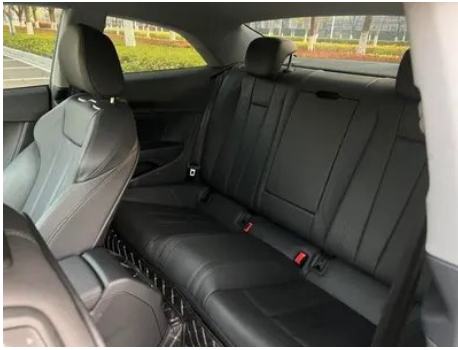

Vehicle Condition

1. Left rear quarter panel, Deformation.

Configuration Information

Model Information

Model Name	Audi A5 2023 Coupe 40 TFSI Fashion dynamic type
Launch Date	2022.09

Basic parameters

Vehicle Class	Mid-size car
Energy Type	Gasoline
Maximum Power (kW)	150
Maximum Torque (N·m)	320
Transmission	7-speed wet dual-clutch
Body Type	Hardtop Sports Car
Engine	2.0L 204 hp L4
Dimensions (L×W×H) (mm)	4705*1846*1336
Official 0-100 km/h Acceleration (s)	7.7
Top Speed (km/h)	243
Curb Weight (kg)	1595
Maximum Gross Weight (kg)	2015
WLTP Combined Fuel Consumption (L/100km)	6.31