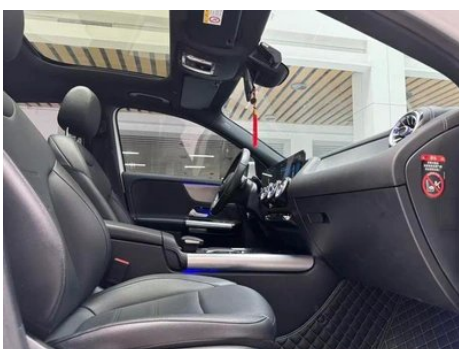

Vehicle Detail Report

Mercedes-Benz GLA 2022 GLA 200

Basic Information

Brand	Mercedes-Benz
Mileage	74,000 km
Color	White
First Registration	2022-08-01
Transfer Count	0

Vehicle Images

Vehicle Condition

1. Left upper side rail, Paint repair. 2. Right upper side rail, Paint repair. 3. Inner side of left B-pillar, Non-accident-related deformation. 4. Spare wheel well, Dust and sand residue, Water stains. 5. Left rear quarter panel, Paint repair. 6. Right rear quarter panel, Paint repair.