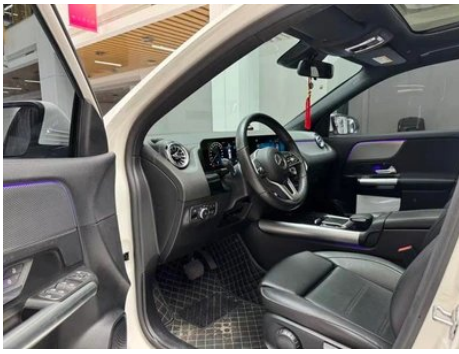

Vehicle Detail Report

Mercedes-Benz GLA 2022 GLA 200

Basic Information

Brand	Mercedes-Benz
Mileage	74,000 km
Color	White
First Registration	2022-08-01
Transfer Count	0

Vehicle Images

Vehicle Condition

1. Left upper side rail, Paint repair. 2. Right upper side rail, Paint repair. 3. Inner side of left B-pillar, Non-accident-related deformation. 4. Spare wheel well, Dust and sand residue, Water stains. 5. Left rear quarter panel, Paint repair. 6. Right rear quarter panel, Paint repair.