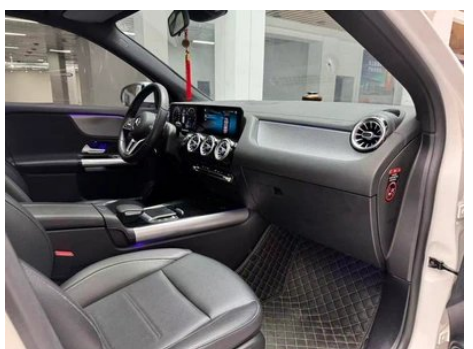

Vehicle Detail Report

Mercedes-Benz GLA 2022 GLA 200

Basic Information

Brand	Mercedes-Benz
Mileage	74,000 km
Color	White
First Registration	2022-08-01
Transfer Count	0

Vehicle Images

Vehicle Condition

1. Left upper side rail, Paint repair. 2. Right upper side rail, Paint repair. 3. Inner side of left B-pillar, Non-accident-related deformation. 4. Spare wheel well, Dust and sand residue, Water stains. 5. Left rear quarter panel, Paint repair. 6. Right rear quarter panel, Paint repair.