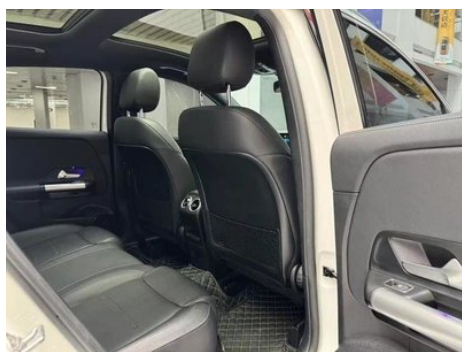

Vehicle Detail Report

Mercedes-Benz GLA 2022 GLA 200

Basic Information

Brand	Mercedes-Benz
Mileage	74,000 km
Color	White
First Registration	2022-08-01
Transfer Count	0

Vehicle Images

Vehicle Condition

1. Left upper side rail, Paint repair. 2. Right upper side rail, Paint repair. 3. Inner side of left B-pillar, Non-accident-related deformation. 4. Spare wheel well, Dust and sand residue, Water stains. 5. Left rear quarter panel, Paint repair. 6. Right rear quarter panel, Paint repair.