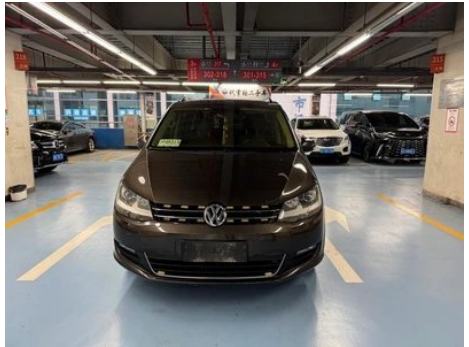

Vehicle Detail Report

Xialang 2013 1.8TSI Standard type Europe IV

Basic Information

Brand	Volkswagen
Mileage	138,000 km
Color	Coffee color
First Registration	2014-09-01
Transfer Count	2

Vehicle Images

Vehicle Condition

1. Right rocker panel, Outer side deformation. 2. Passenger seat rails and frame, Signs of disassembly. 3. Right rear fender, Paint repair, Bodywork repair. 4. Driver seat, Damaged.

Configuration Information