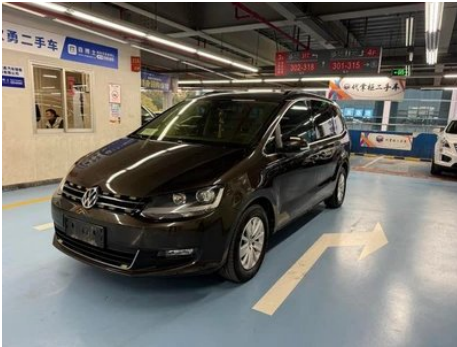

Vehicle Detail Report

Xialang 2013 1.8TSI Standard type Europe IV

Basic Information

Brand	Volkswagen
Mileage	138,000 km
Color	Coffee color
First Registration	2014-09-01
Transfer Count	2

Vehicle Images

Vehicle Condition

1. Right rocker panel, Outer side deformation. 2. Passenger seat rails and frame, Signs of disassembly. 3. Right rear fender, Paint repair, Bodywork repair. 4. Driver seat, Damaged.

Configuration Information