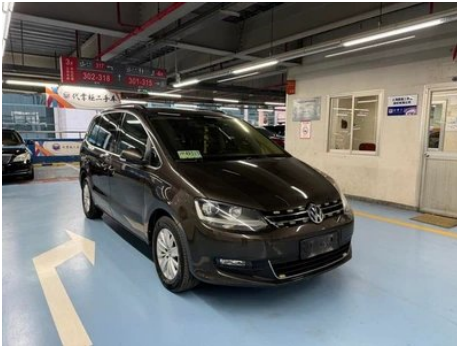

Vehicle Detail Report

Xialang 2013 1.8TSI Standard type Europe IV

Basic Information

Brand	Volkswagen
Mileage	138,000 km
Color	Coffee color
First Registration	2014-09-01
Transfer Count	2

Vehicle Images

Vehicle Condition

1. Right rocker panel, Outer side deformation. 2. Passenger seat rails and frame, Signs of disassembly. 3. Right rear fender, Paint repair, Bodywork repair. 4. Driver seat, Damaged.

Configuration Information