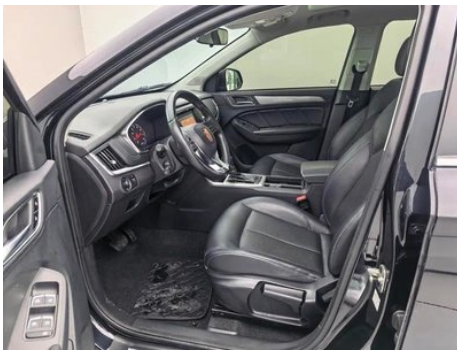

Vehicle Condition

1. Severely worn.

Configuration Information

Model Information

Model Name	Roewe RX5 2020 20T Automatic 4G Connected Millions
Launch Date	2020.05

Basic parameters

Vehicle Class	Compact SUV
Energy Type	Gasoline
Maximum Power (kW)	124
Maximum Torque (N·m)	250