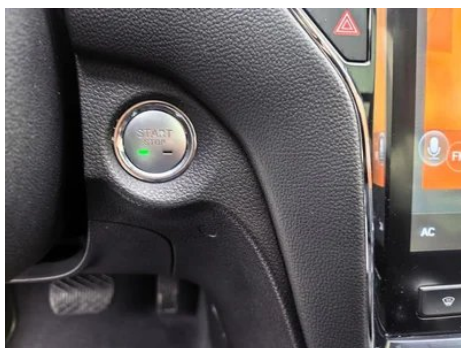

Vehicle Detail Report

Roewe RX5 2020 20T Automatic 4G Connected
Millions

Basic Information

Brand	Roewe
Mileage	60,000 km
Color	Black
First Registration	2021-09-01
Transfer Count	0

Vehicle Images