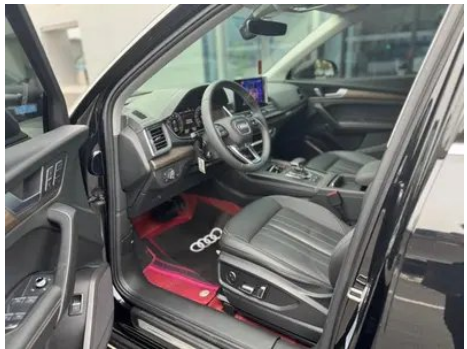

Vehicle Detail Report

Audi Q5L 2023 40T Deluxe Elegant

Basic Information

Brand	Audi
Mileage	35,000 km
Color	Black
First Registration	2023-09-01
Transfer Count	0

Vehicle Images

Vehicle Condition

1. Driver's seat rails and frame, Signs of removal. 2. Front passenger seat rails and frame, Signs of removal.