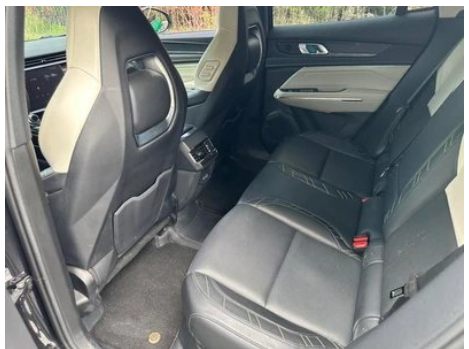

Vehicle Detail Report

Linko 05 2022 2.0TD Two-wheel drive Halo

Basic Information

Brand	LYNK & CO
Mileage	23,000 km
Color	Green
First Registration	2022-10-01
Transfer Count	0

Vehicle Images