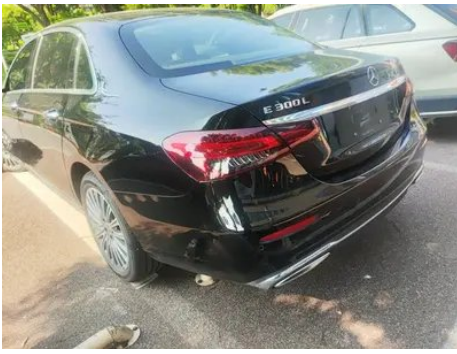

Vehicle Detail Report

Mercedes-Benz E-Class 2022 E 300 L
Fashionable Passenger car

Basic Information

Brand	Mercedes-Benz
Mileage	119,000 km
Color	Black
First Registration	2021-12-01
Transfer Count	0

Vehicle Images

Vehicle Condition

1. Inner side of left B-pillar, Dent. 2. Inner side of right B-pillar, Dent. 3. Hood, Paint chip. 4. Front bumper, Paint repair. 5. Rear bumper, Scrape. 6. Left front door, Paint chip, Scratch. 7. Right front door, Paint chip. 8. Left rear door, Paint chip, Paint repair, Body panel repair. 9. Right rear door, Scratch. 10. Left front fender, Signs of removal, Scratch. 11. Right front fender, Paint repair, Signs of removal, Replaced. 12. Left rear quarter panel, Scrape, Deformation. 13. Right rear quarter panel, Deformation. 14. Windshield, Stone chip. 15. Left rear door glass, Scratch. 16. Right headlight, Signs of removal, Replaced.