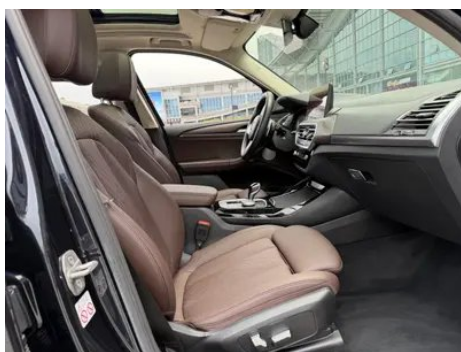

Vehicle Detail Report

BMW X3 2022 Second change xDrive30i
Leading Type M Obsidian Night Suit

Basic Information

Brand	BMW
Mileage	69,000 km
Color	Black
First Registration	2022-11-01
Transfer Count	0

Vehicle Images