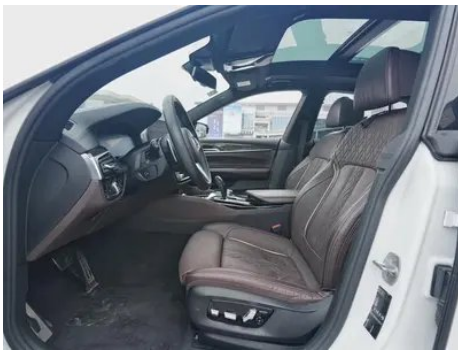

Vehicle Condition

1. Left rocker panel, Scratch damage.
2. Left rear quarter panel, Paint repair.
3. Right rear quarter panel, Paint chip, Scratch, Deformation.

Configuration Information

Model Information

Model Name	BMW 6 Series GT 2019 630i M Sport Grand Touring Edition
Launch Date	2019.01

Basic parameters

Vehicle Class	Mid-size and large cars
Energy Type	Gasoline
Maximum Power (kW)	190
Maximum Torque (N·m)	400
Transmission	8-gear manual integration
Body Type	Liftback
Engine	2.0T 258 horsepower L4
Dimensions (L×W×H) (mm)	5103*1904*1550