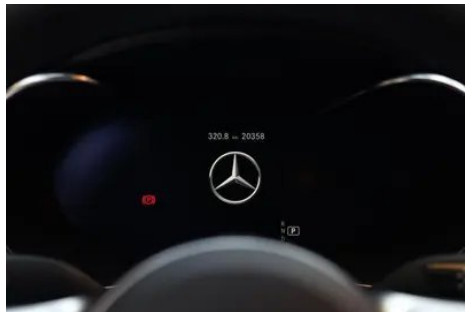

Vehicle Detail Report

Mercedes-Benz C-Class AMG 2021 AMG C 63 Coupe

Basic Information

Brand	Mercedes-Benz
Mileage	20,000 km
Color	Dark gray
First Registration	2023-12-01
Transfer Count	0

Vehicle Images

Vehicle Condition