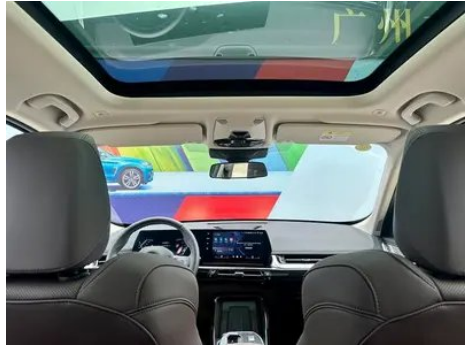

Vehicle Detail Report

BMW X1 2025 sDrive25Li X Design Suit

Basic Information

Brand	BMW
Mileage	1,500 km
Color	Black
First Registration	2024-09-01
Transfer Count	0

Vehicle Images

Vehicle Condition

1. Original metal body panels with factory paint.