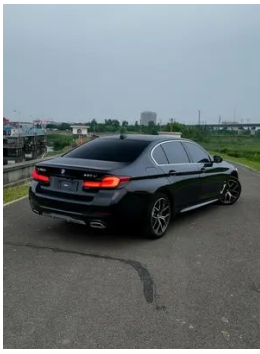

Vehicle Detail Report

BMW 5 Series 2023 530Li Premium Class M Sports suit

Basic Information

Brand	BMW
Mileage	40,000 km
Color	Black
First Registration	2023-04-01
Transfer Count	0

Vehicle Images

Vehicle Condition