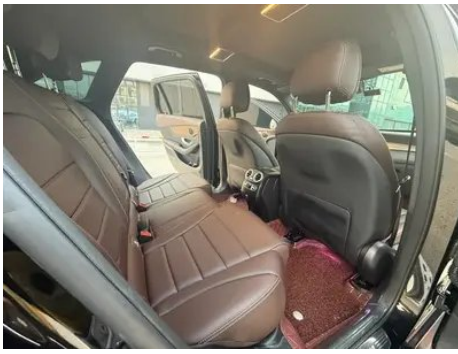

Vehicle Condition

1. Driver's seat rails and frame, Signs of removal. 2. Front passenger seat rails and frame, Signs of removal.

Configuration Information

Model Information

Model Name	Mercedes-Benz GLC 2022 GLC 300 L 4MATIC Dynamic Zhenzang Edition
Launch Date	2022.03