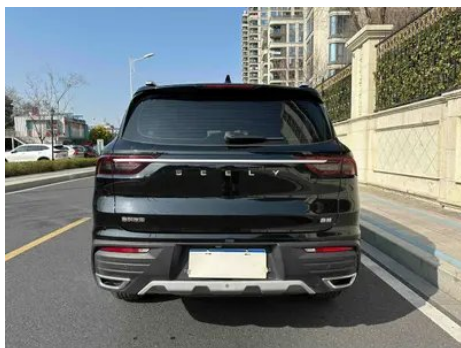

Vehicle Detail Report

Geely Okavango 2022 1.8TD DCT Luxury type

Basic Information

Brand	Geely
Mileage	26,000 km
Color	Black
First Registration	2022-10-01
Transfer Count	0

Vehicle Images

Vehicle Condition

1. Left rear door, Body panel repair. 2. Right rear door, Paint repair.