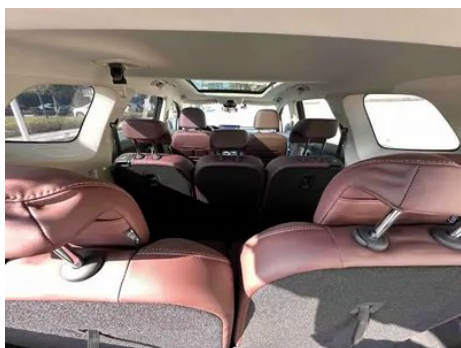

Vehicle Detail Report

Geely Okavango 2022 1.8TD DCT Luxury type

Basic Information

Brand	Geely
Mileage	26,000 km
Color	Black
First Registration	2022-10-01
Transfer Count	0

Vehicle Images

Vehicle Condition

1. Left rear door, Body panel repair. 2. Right rear door, Paint repair.