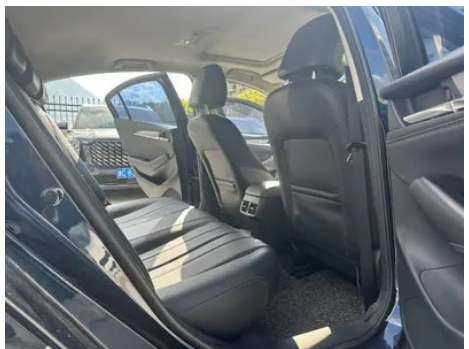

Vehicle Detail Report

Mazda Atenza 2020 2.5L Blue Sky Sport Edition

Basic Information

Brand	Mazda
Mileage	50,000 km
Color	Blue
First Registration	2021-05-01
Transfer Count	0

Vehicle Images