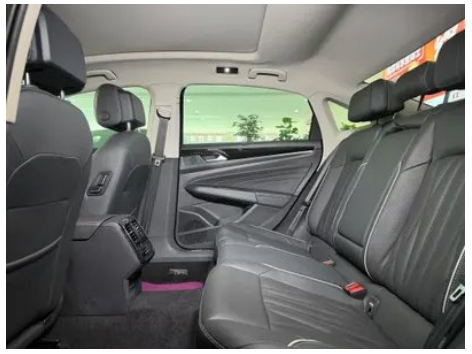

Vehicle Condition

1. Original metal body panels with factory paint.

Configuration Information

Model Information

Model Name	Passat 2022 330TSI Star Deluxe Edition