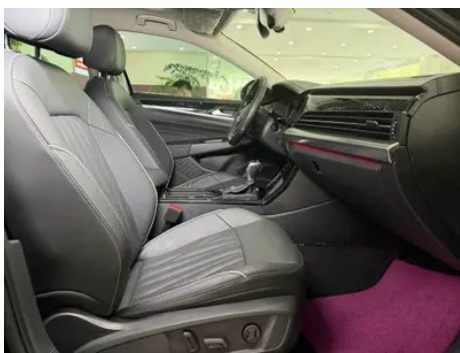

Vehicle Detail Report

Volkswagen Passat 2022 330TSI Star Deluxe Edition

Basic Information

Brand	Volkswagen
Mileage	80,200 km
Color	Black
First Registration	2022-12-01
Transfer Count	0

Vehicle Images