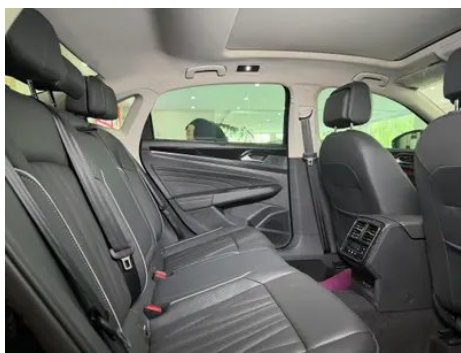

Vehicle Detail Report

Volkswagen Passat 2022 330TSI Star Deluxe Edition

Basic Information

Brand	Volkswagen
Mileage	80,200 km
Color	Black
First Registration	2022-12-01
Transfer Count	0

Vehicle Images