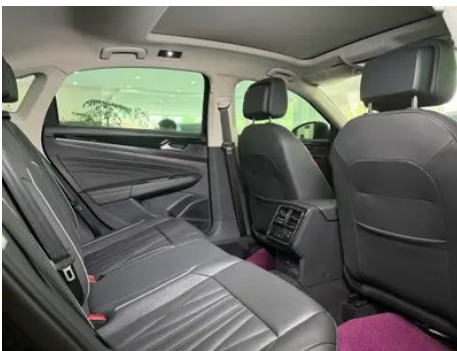

Vehicle Condition

1. Original metal body panels with factory paint.

Configuration Information

Model Information

Model Name	Passat 2022 330TSI Star Deluxe Edition