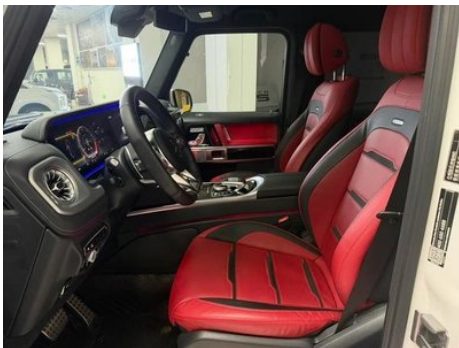

Vehicle Detail Report

Mercedes-AMG G-Class 2022 AMG G 63

Basic Information

Brand	Mercedes-Benz
Mileage	38,000 km
Color	White
First Registration	2022-05-01
Transfer Count	0

Vehicle Images

Vehicle Condition

1. Driver's seat rails and frame, Signs of removal. 2. Front passenger seat rails and frame, Signs of removal.