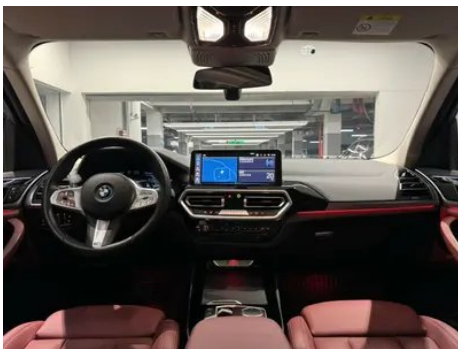

Vehicle Detail Report

BMW iX3 2024 Leading Type

Basic Information

Brand	BMW
Mileage	23,000 km
Color	White
First Registration	2024-04-01
Transfer Count	0

Vehicle Images

Vehicle Condition

1. Original metal body panels with factory paint.