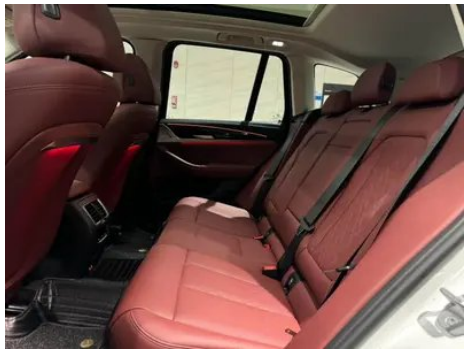

Vehicle Detail Report

BMW iX3 2024 Leading Type

Basic Information

Brand	BMW
Mileage	23,000 km
Color	White
First Registration	2024-04-01
Transfer Count	0

Vehicle Images

Vehicle Condition

1. Original metal body panels with factory paint.