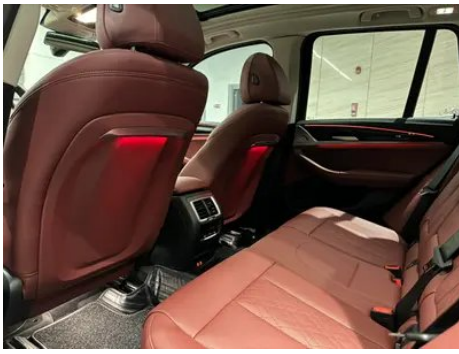

Vehicle Detail Report

BMW iX3 2024 Leading Type

Basic Information

Brand	BMW
Mileage	23,000 km
Color	White
First Registration	2024-04-01
Transfer Count	0

Vehicle Images

Vehicle Condition

1. Original metal body panels with factory paint.