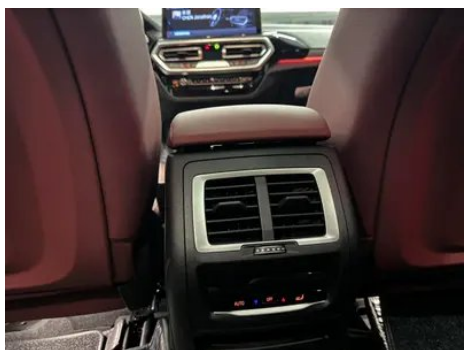

Vehicle Detail Report

BMW iX3 2024 Leading Type

Basic Information

Brand	BMW
Mileage	23,000 km
Color	White
First Registration	2024-04-01
Transfer Count	0

Vehicle Images

Vehicle Condition

1. Original metal body panels with factory paint.