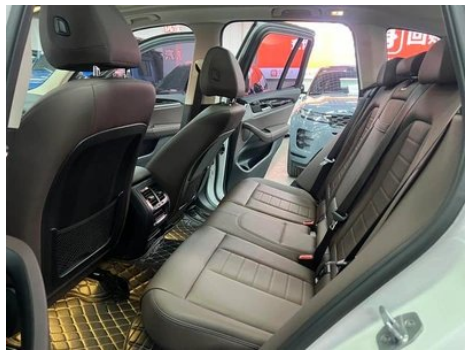

Vehicle Condition

1. Original metal panels and factory paint.

Configuration Information

Model Information

Model Name	BMW X3 2020 xDrive25i M Sports suit