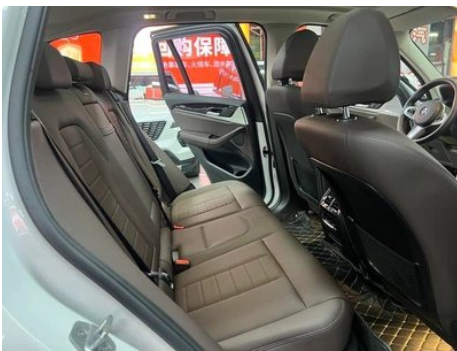

Vehicle Detail Report

BMW X3 2020 xDrive25i M Sports suit

Basic Information

Brand	BMW
Mileage	72,000 km
Color	White
First Registration	2020-07-01
Transfer Count	0

Vehicle Images

Vehicle Condition

1. Original metal panels and factory paint.