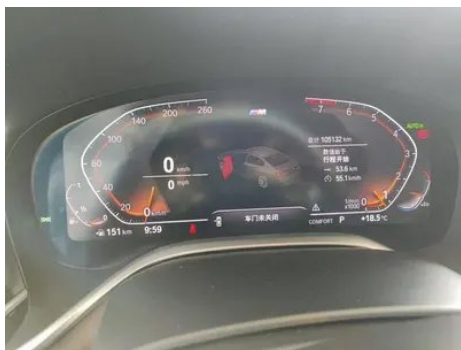

Vehicle Detail Report

BMW 7 Series 2021 740Li Leading Type M Sports suit

Basic Information

Brand	BMW
Mileage	105,000 km
Color	Blue
First Registration	2022-01-01
Transfer Count	0

Vehicle Images

Vehicle Condition