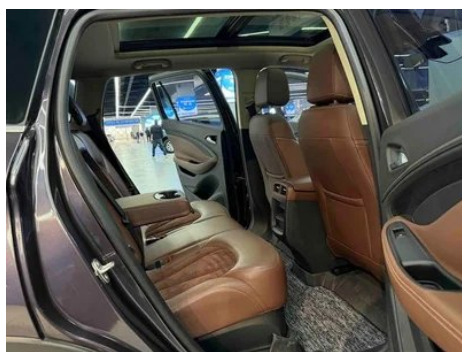

Vehicle Detail Report

Envision 2017 20T Two-wheel drive elite type

Basic Information

Brand	Buick
Mileage	108,000 km
Color	Coffee color
First Registration	2017-08-01
Transfer Count	1

Vehicle Images

Vehicle Condition