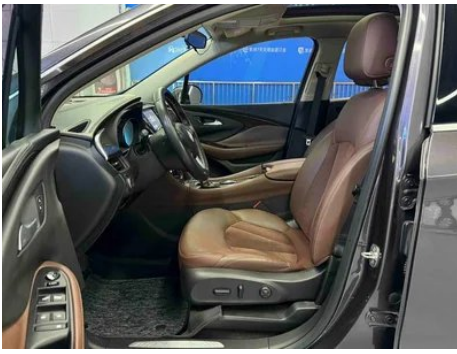

Vehicle Detail Report

Envision 2017 20T Two-wheel drive elite type

Basic Information

Brand	Buick
Mileage	108,000 km
Color	Coffee color
First Registration	2017-08-01
Transfer Count	1

Vehicle Images

Vehicle Condition