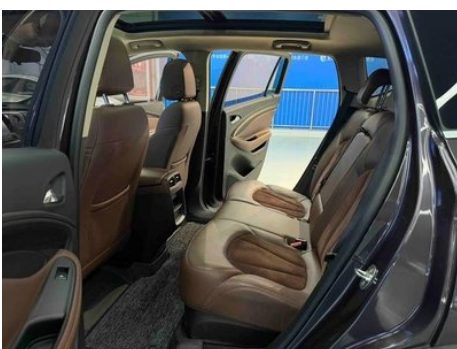

Vehicle Detail Report

Envision 2017 20T Two-wheel drive elite type

Basic Information

Brand	Buick
Mileage	108,000 km
Color	Coffee color
First Registration	2017-08-01
Transfer Count	1

Vehicle Images

Vehicle Condition