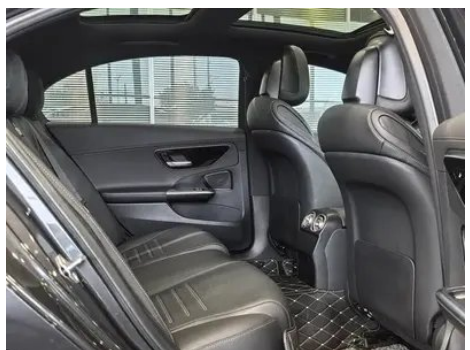

Vehicle Condition

1. Original metal body panels with factory paint.

Configuration Information

Model Information

Model Name	Mercedes-Benz C-Class 2022 C 260 L Sports version
-------------------	---

Model Information (continued)