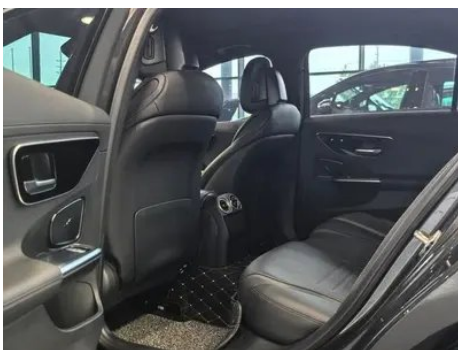

Vehicle Condition

1. Original metal body panels with factory paint.

Configuration Information

Model Information

Model Name	Mercedes-Benz C-Class 2022 C 260 L Sports version
-------------------	---

Model Information (continued)